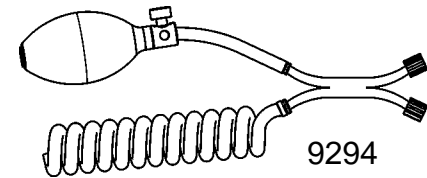

- 9242 No Illustration
- 9272 No Illustration
- 9273 No Illustration
- 9274 No Illustration
- 9317 No Illustration
- 9318 No Illustration
- 9320 No Illustration
- 9342 No Illustration