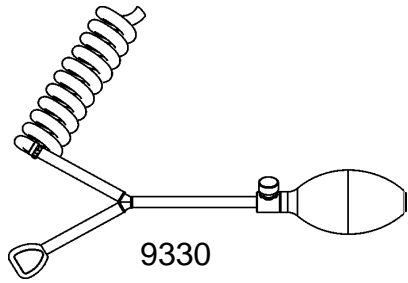

Adapters for connecting cuffs to Manual Sphygmomanometers