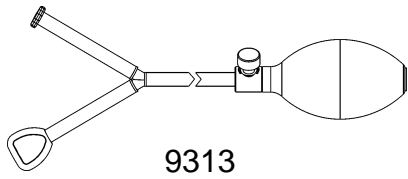

Adapters for connecting cuffs to Manual Sphygmomanometers