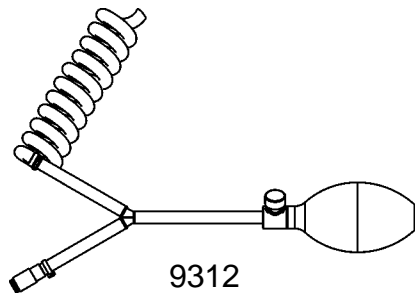

- 9242 No Illustration
- 9272 No Illustration
- 9273 No Illustration
- 9274 No Illustration
- 9317 No Illustration
- 9318 No Illustration
- 9320 No Illustration
- 9342 No Illustration