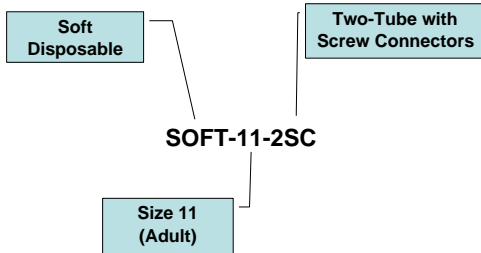

Welch Allyn Cuff Part Number Logic

Example